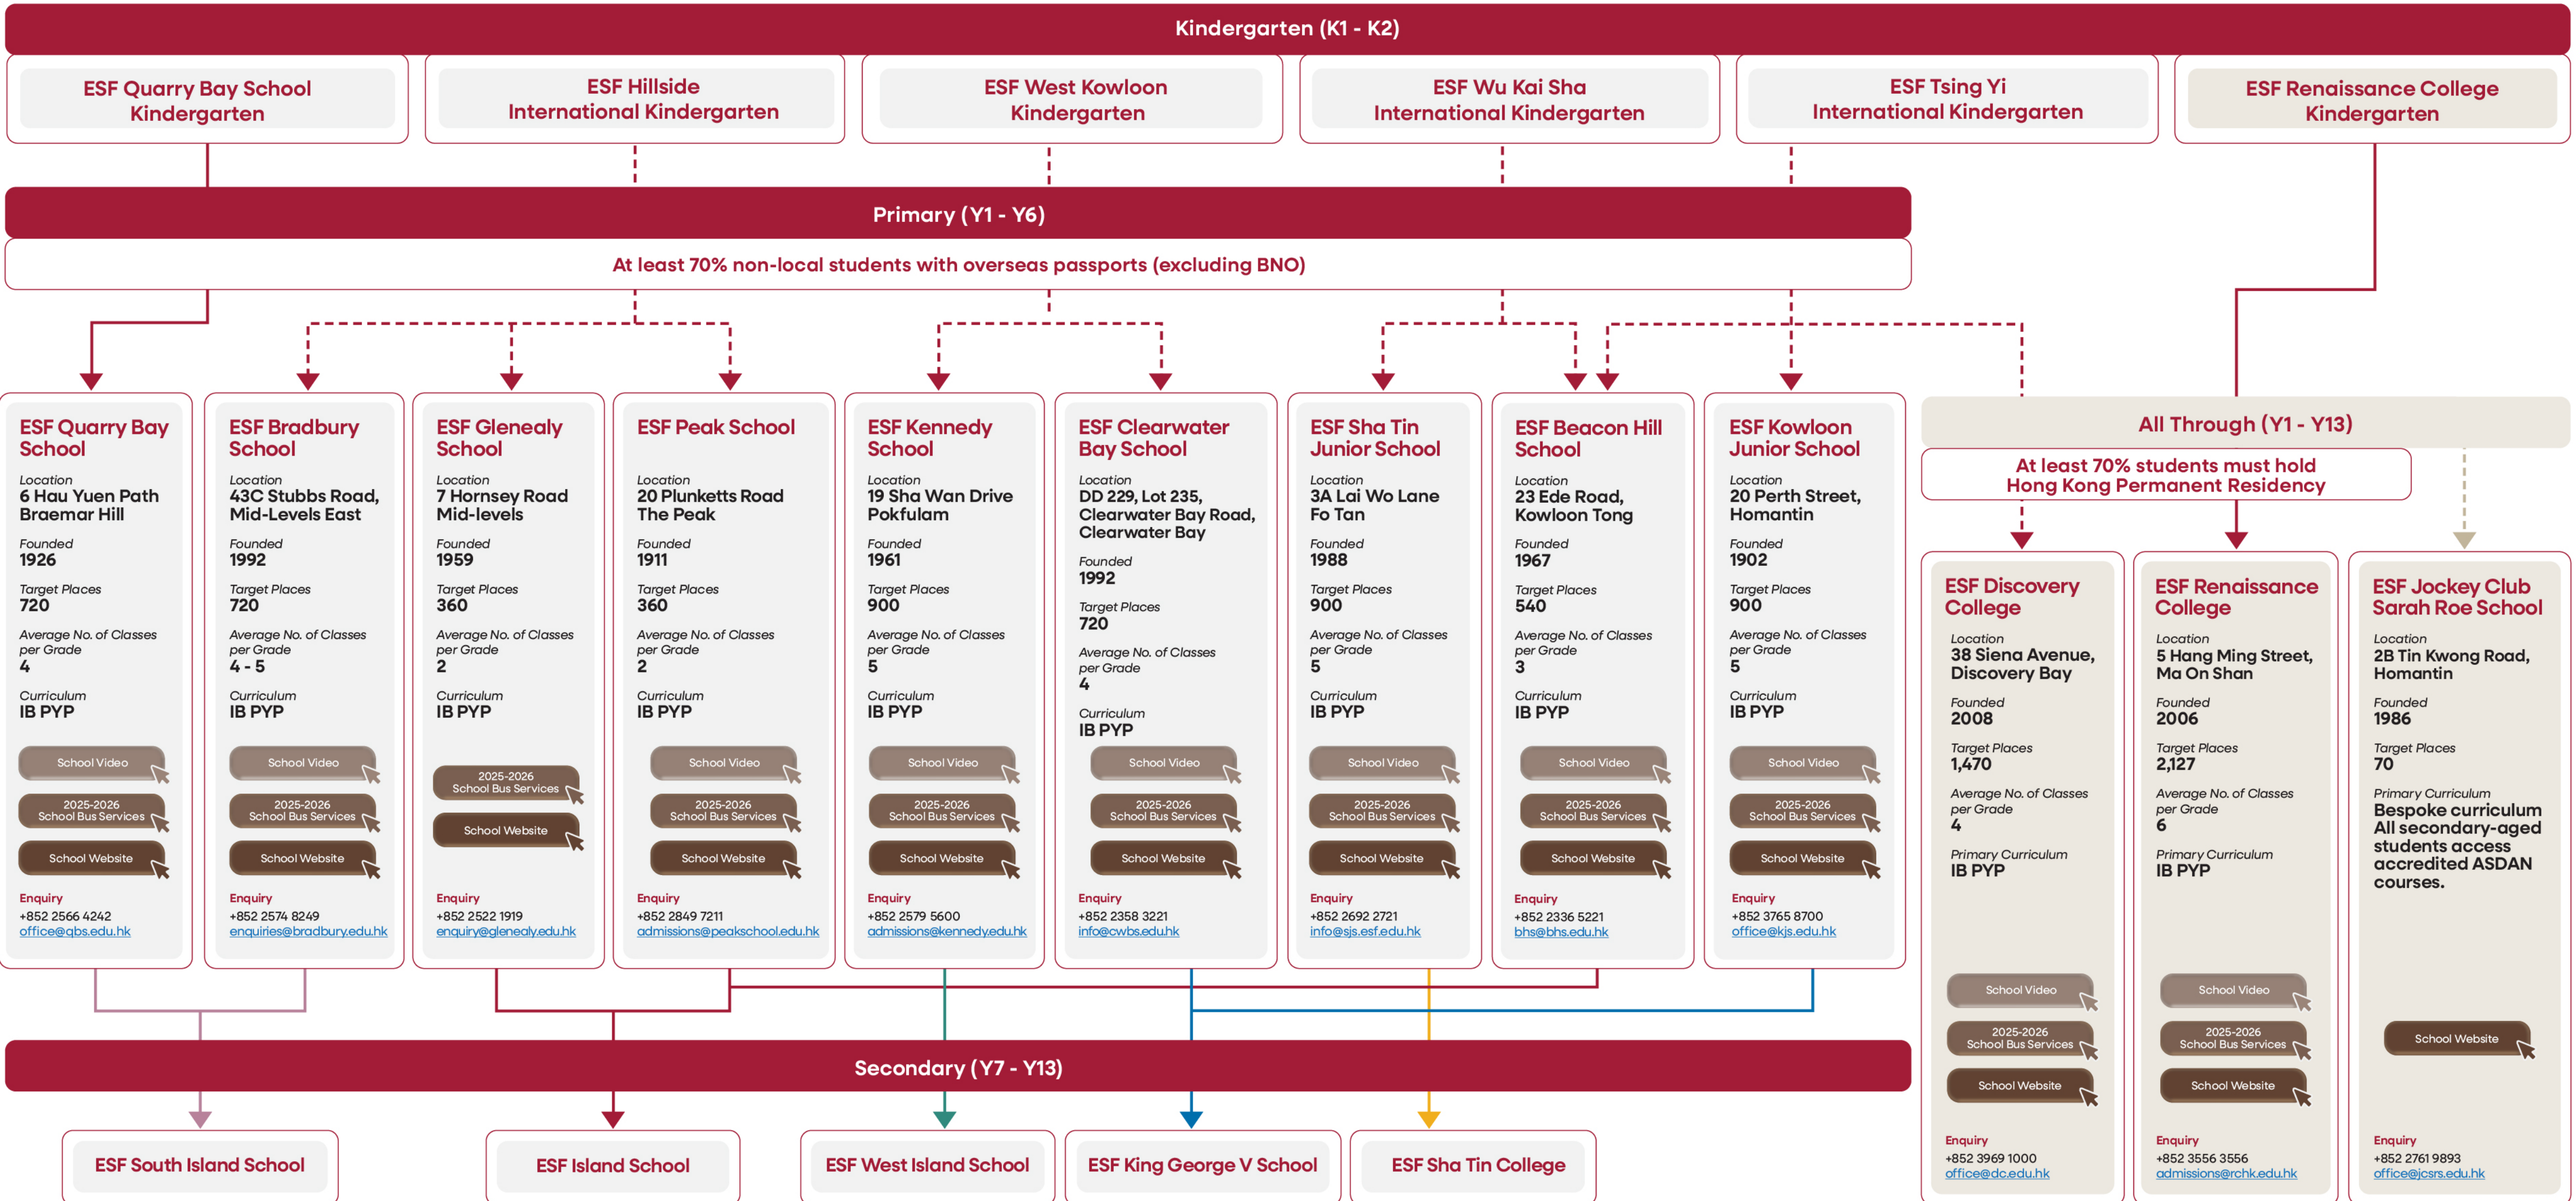

We are integrating our kindergartens more fully into our through-train model. That means we are directly uniting our kindergartens with our primary schools, mirroring the powerful connection that already links our primaries to our secondary schools.

Resources Shared Across Schools

Your child will have access to specialists and support teachers whatever school they attend.

One Amazing Community

Be a part of a true all-through education system.

Read on to explore the ESF Pathways and discover school options with key details, helping you choose the ideal school for your child.

ESF Pathway - Kindergartens in 2027/28 | K1 - 2 | Age 3 - 5

-  Guaranteed Pathway
-  Central Allocation
-  Placement is decided through the Admission and Review Process

ESF Pathway - Primary Schools in 2029/30 | Years 1 - 6 | Age 5 - 11

-  Guaranteed Pathway
-  Central Allocation
-  Placement is decided through the Admission and Review Process

ESF Pathway - Secondary Schools | Years 7 - 13 | Age 11 - 18

-  Guaranteed Pathway
-  Central Allocation
-  Placement is decided through the Admission and Review Process