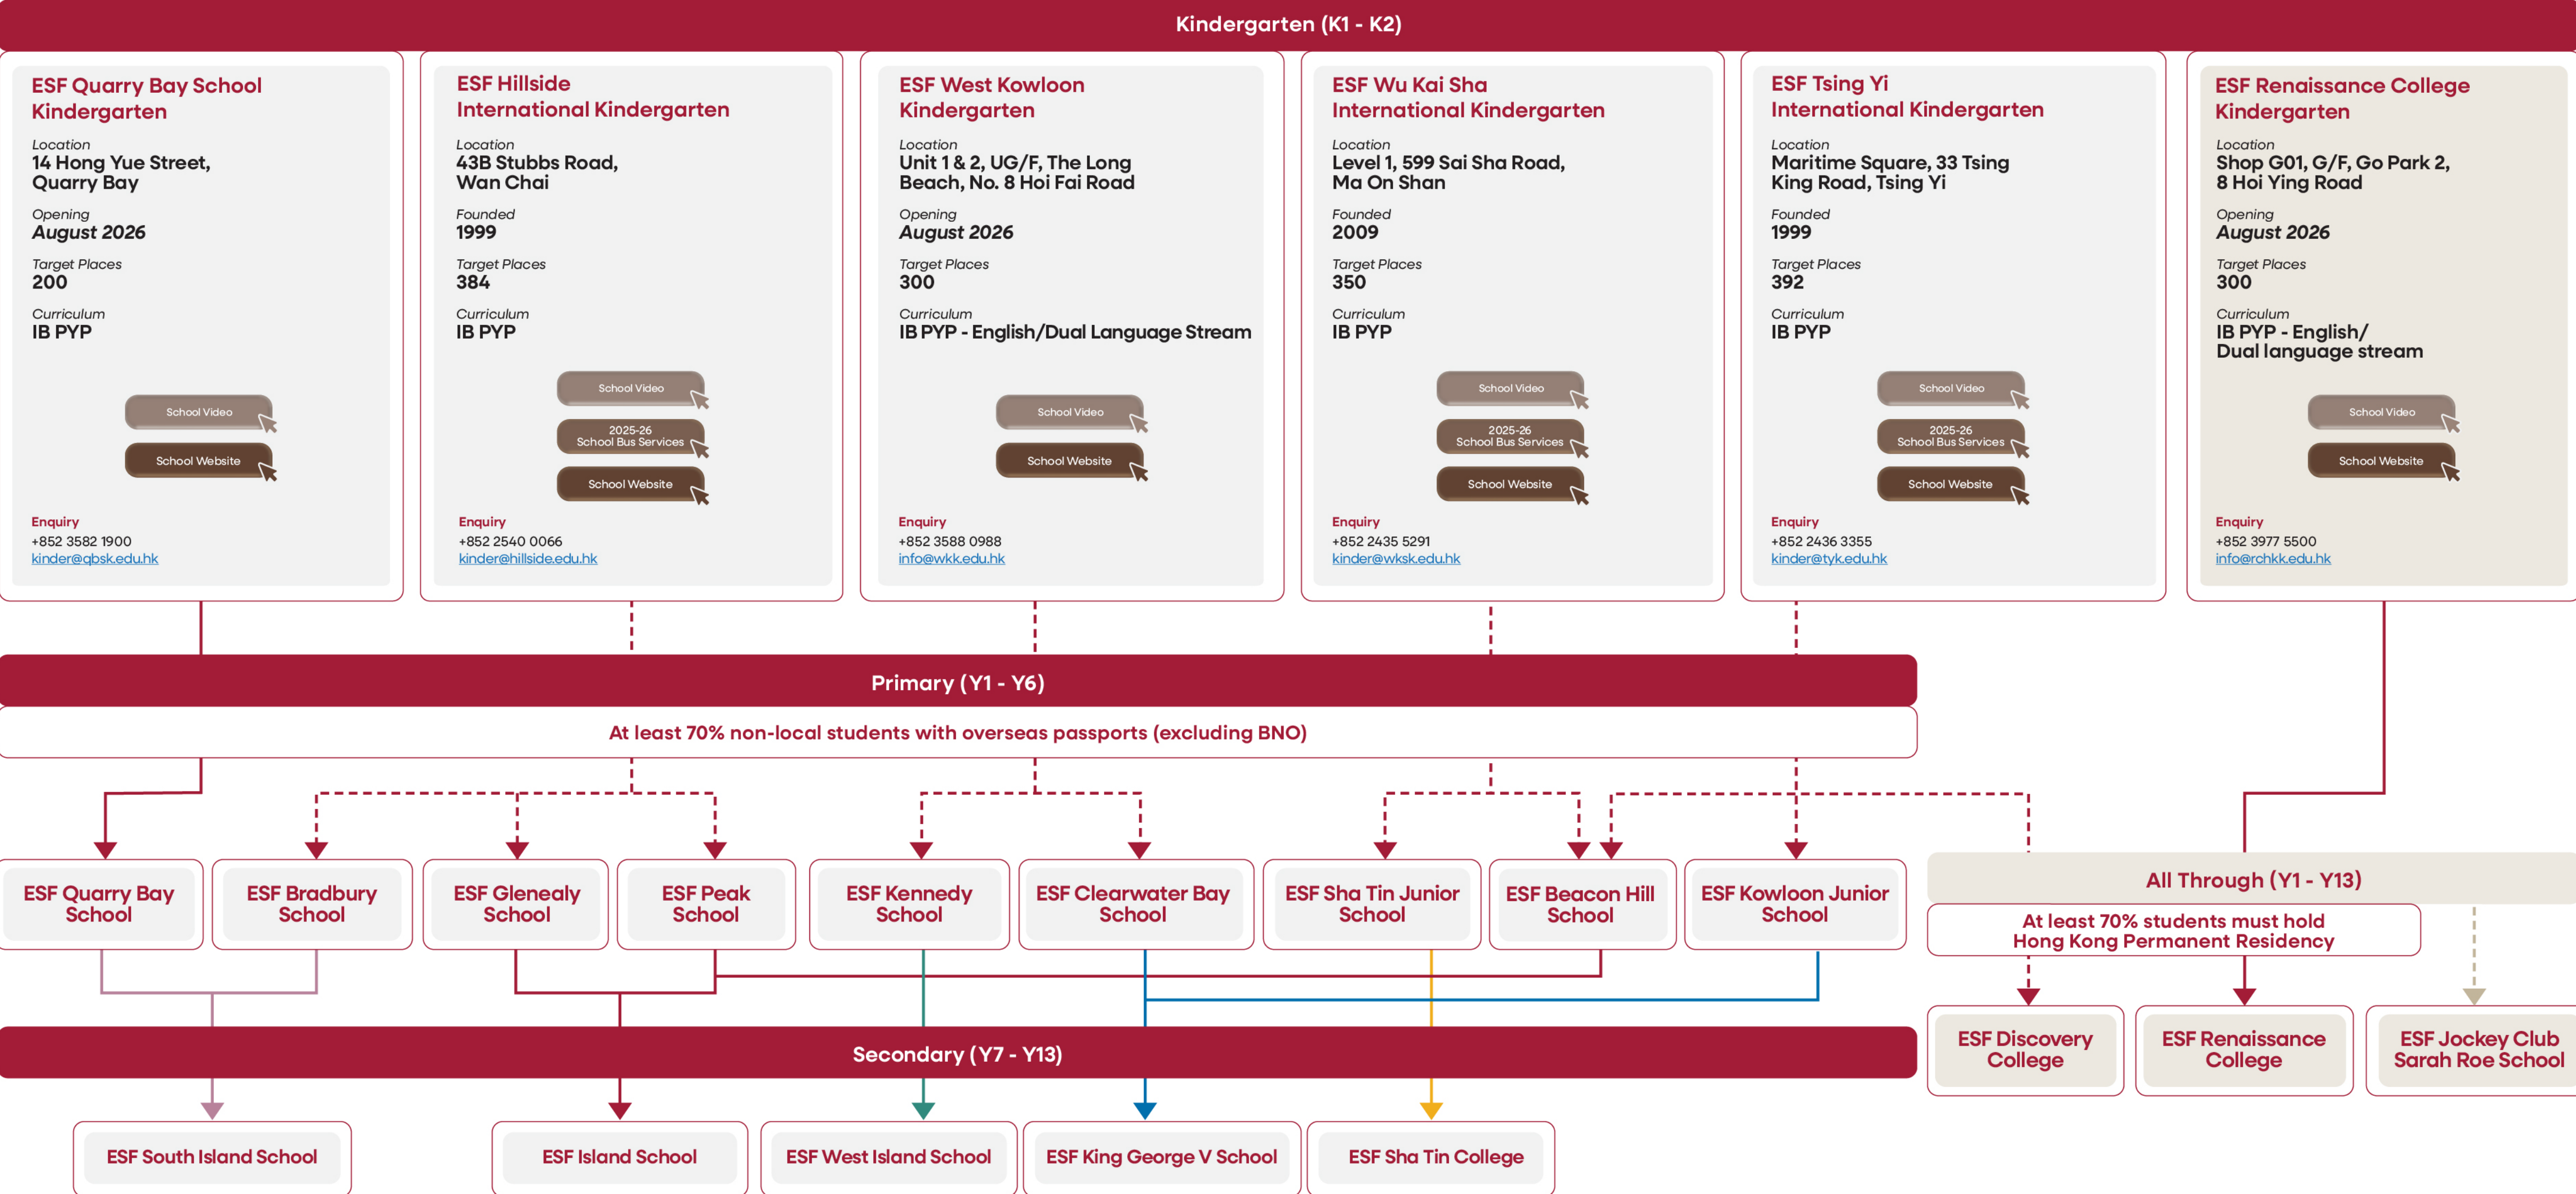

We are integrating our kindergartens more fully into our through-train model. That means we are directly uniting our kindergartens with our primary schools, mirroring the powerful connection that already links our primaries to our secondary schools.

Resources Shared Across Schools

Your child will have access to specialists and support teachers whatever school they attend.

One Amazing Community

Be a part of a true all-through education system.

Read on to explore the ESF Pathways and discover school options with key details, helping you choose the ideal school for your child.

ESF Pathway - Kindergartens in 2027/28 | K1 - 2 | Age 3 - 5

-  Guaranteed Pathway
-  Central Allocation
-  Placement is decided through the Admission and Review Process

ESF Pathway - Primary Schools in 2029/30 | Years 1 - 6 | Age 5 - 11

-  Guaranteed Pathway
-  Central Allocation
-  Placement is decided through the Admission and Review Process

ESF Pathway - Secondary Schools | Years 7 - 13 | Age 11 - 18

-  Guaranteed Pathway
-  Central Allocation
-  Placement is decided through the Admission and Review Process