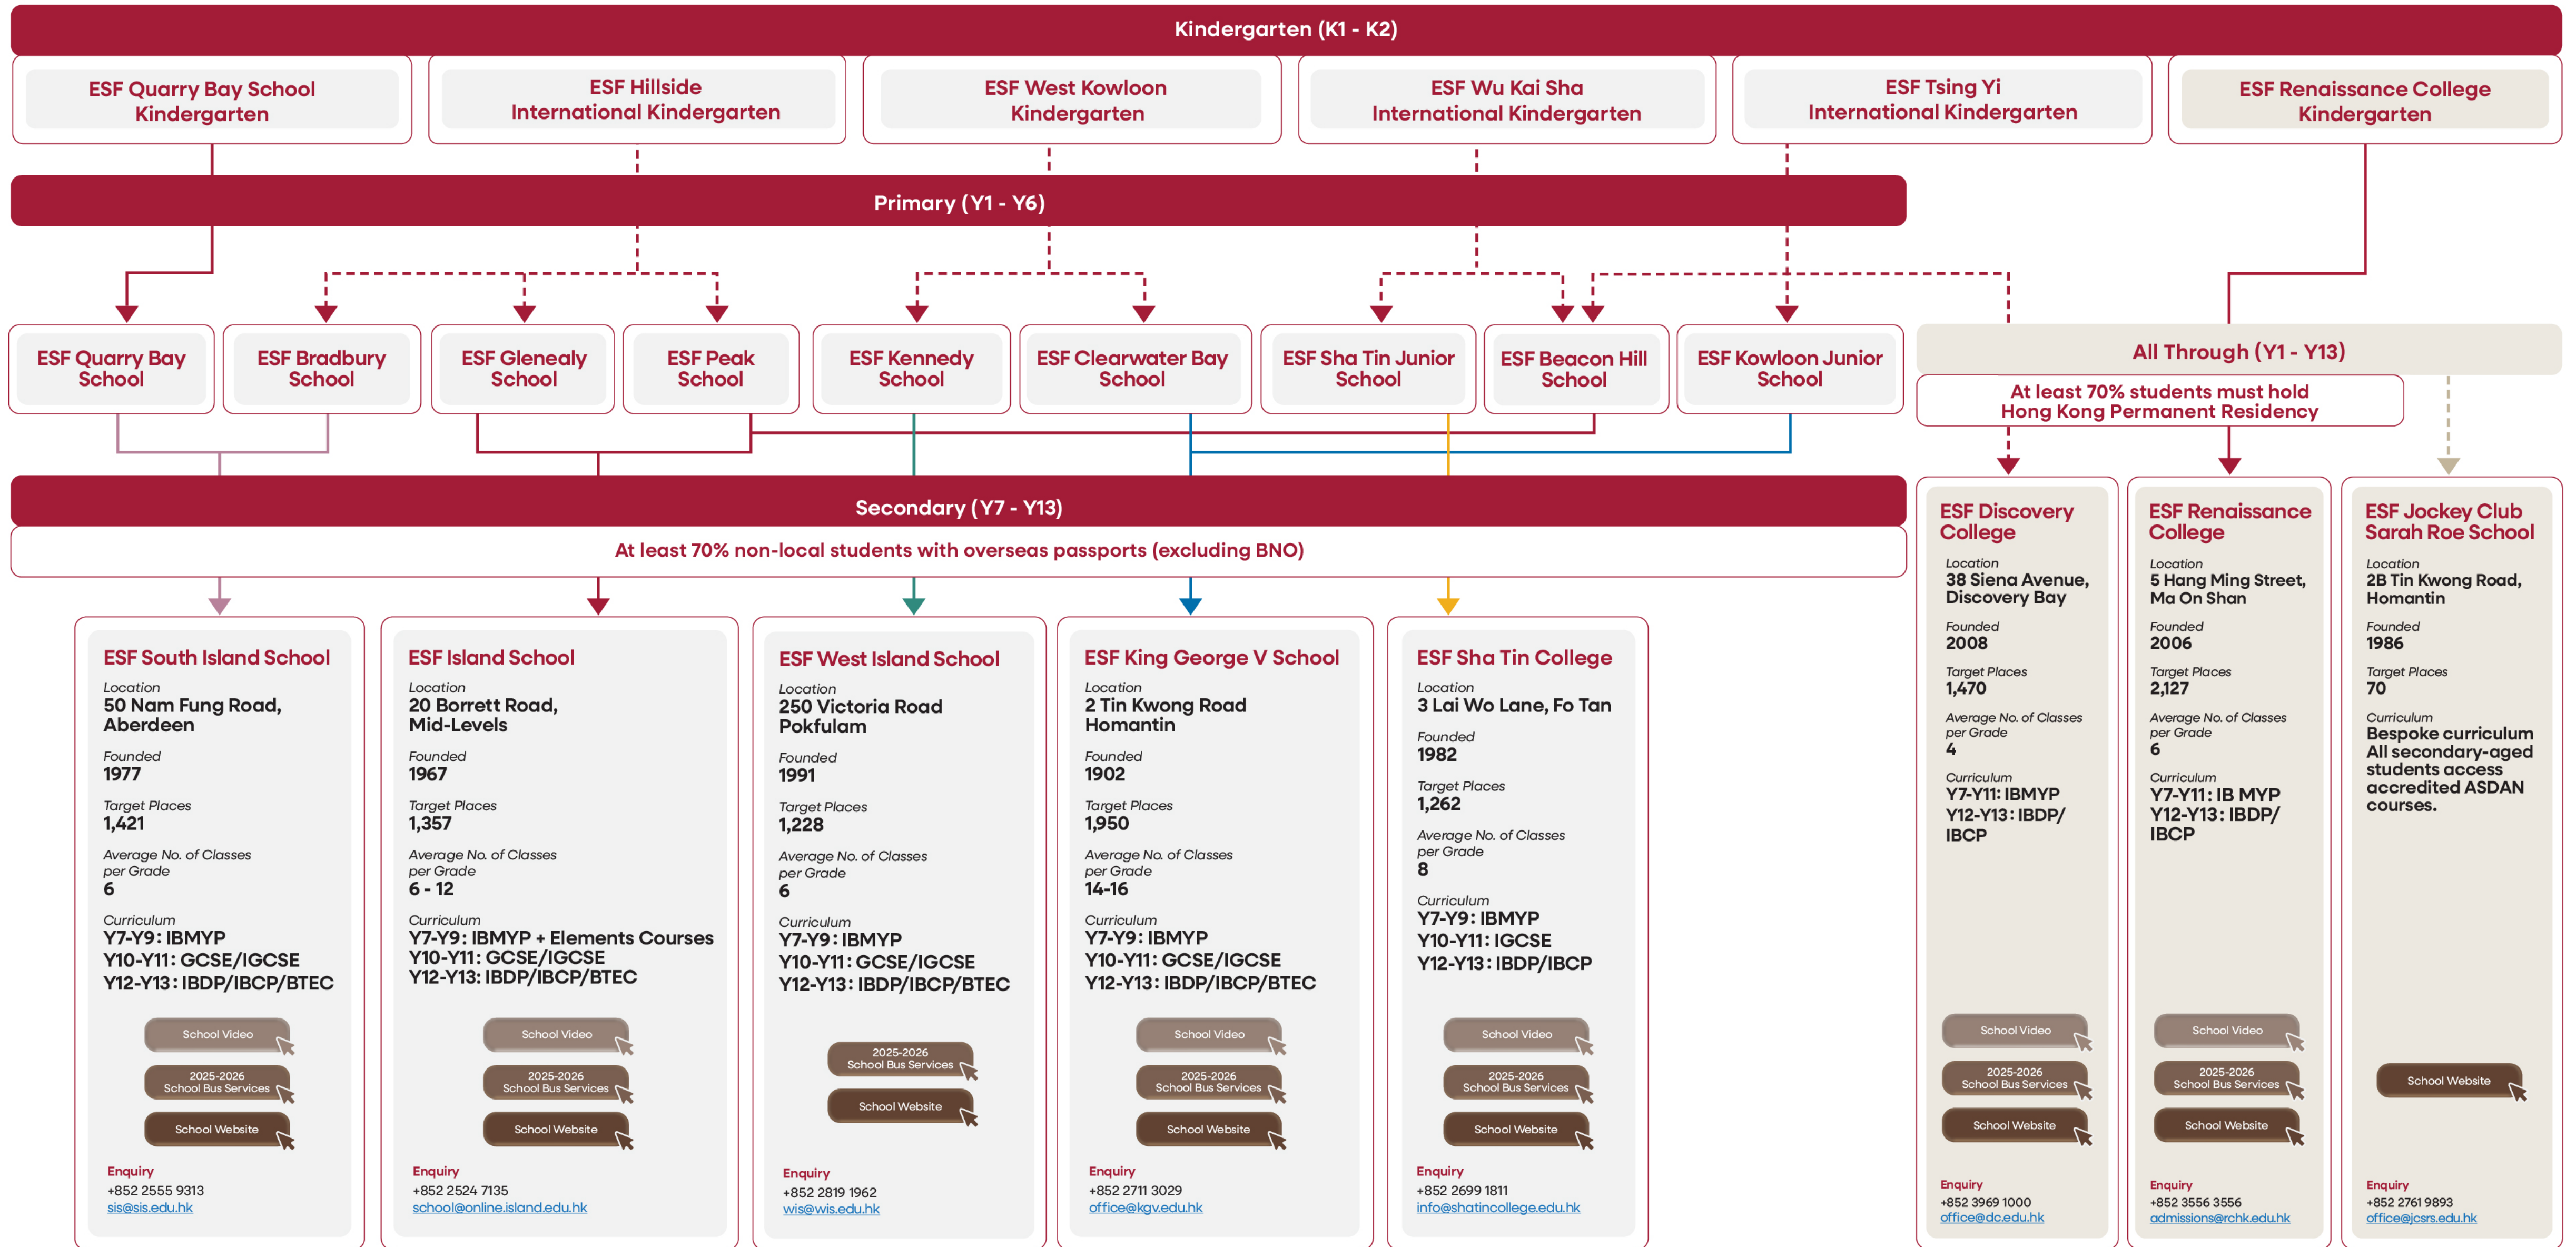

Resources Shared Across Schools

Your child will have access to specialists and support teachers whatever school they attend.

One Amazing Community

Be a part of a true all-through education system.

Read on to explore the ESF Pathways and discover school options with key details, helping you choose the ideal school for your child.

ESF Pathway - Kindergartens in 2027/28 | K1 - 2 | Age 3 - 5

-  Guaranteed Pathway
-  Central Allocation
-  Placement is decided through the Admission and Review Process

ESF Pathway - Primary Schools in 2029/30 | Years 1 - 6 | Age 5 - 11

-  Guaranteed Pathway
-  Central Allocation
-  Placement is decided through the Admission and Review Process

ESF Pathway - Secondary Schools | Years 7 - 13 | Age 11 - 18

-  Guaranteed Pathway
-  Central Allocation
-  Placement is decided through the Admission and Review Process

ESF South Island School
 Location
 50 Nam Fung Road, Aberdeen
 Founded 1977
 Target Places 1,421
 Average No. of Classes per Grade 6
 Curriculum
 Y7-Y9: IBMYP
 Y10-Y11: GCSE/IGCSE
 Y12-Y13: IBDP/IBCP/BTEC